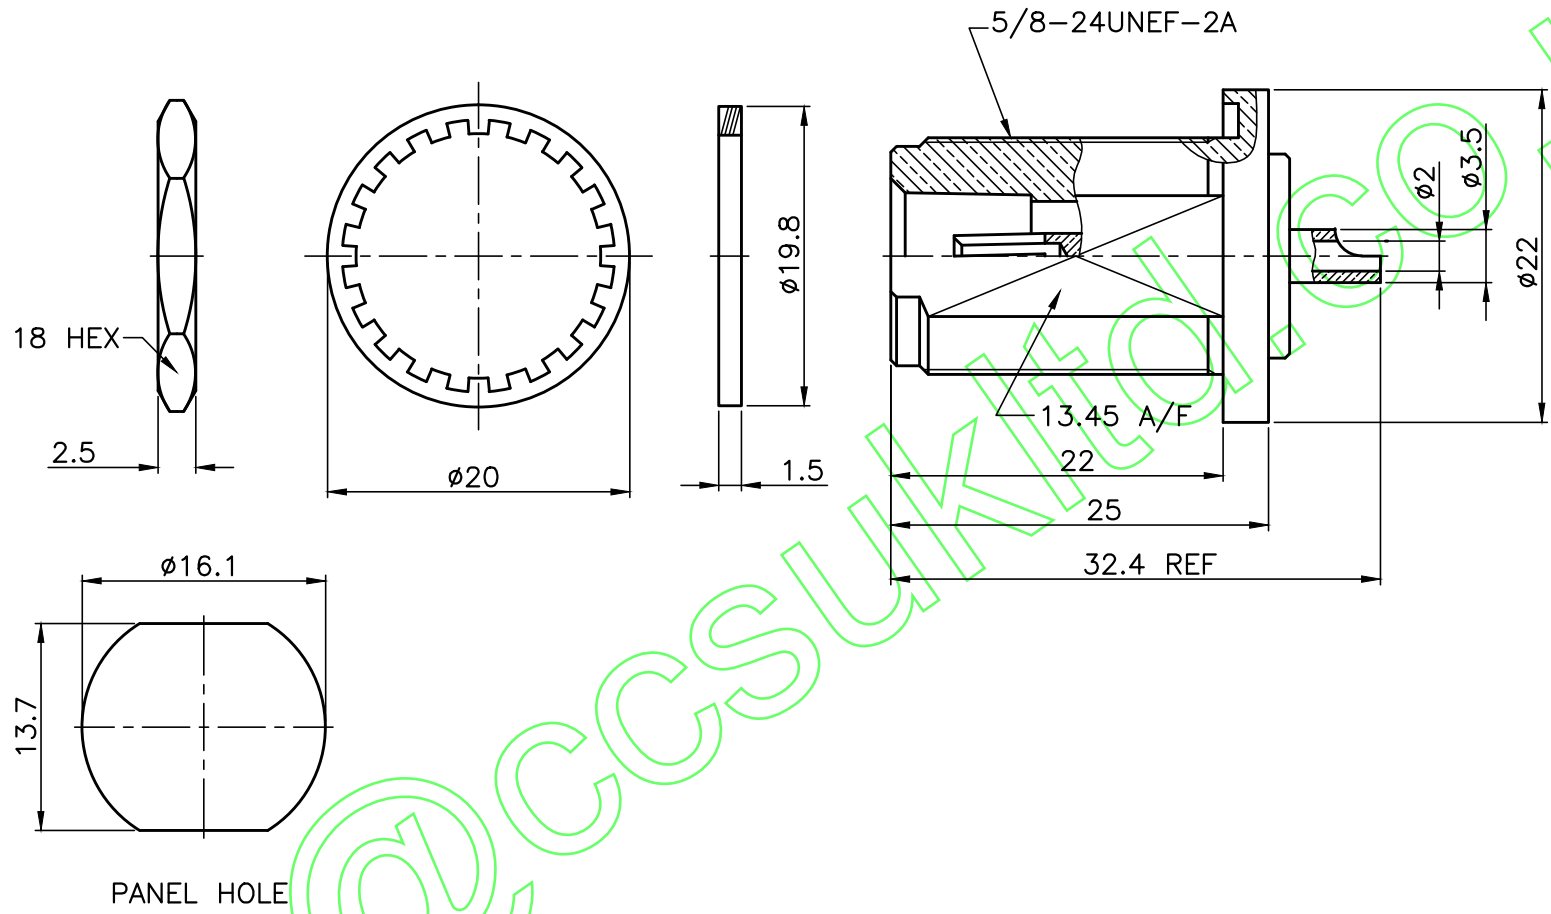

REVISIONS	
ISS	DESCRIPTION \ DATE

RoHS COMPLIANT

CONNECTORS CABLES

SPECIALISTS LTD.

TITLE: N FEMALE BULKHEAD SOLDER		APRD:	UNLESS OTHERWISE SPECIFIED TOLERANCES 0.5-6 = ±0.2 >6-30 = ±0.4 >30-120 = ±0.6 >120-315 = ±1 >315-1000 = ±1.6 ANGLES = ±5°			
PART NO: NBJSS50WB	030	CHKD:		NUT	BRASS	NICKEL
DR NO:		DR:		WASHER	STEEL	NICKEL
DATE: 07/25/14"	UNIT: mm		GASKET	RUBBER	BLACK	
SHEET: 1/2	SCALE: 2/1		CONTACT PIN	BRASS	GOLD	
			INSULATOR	TEFLON	WHITE	
			BODY	BRASS	NICKEL	
			NO. DESCRIPTION	MATERIAL	FINISH	